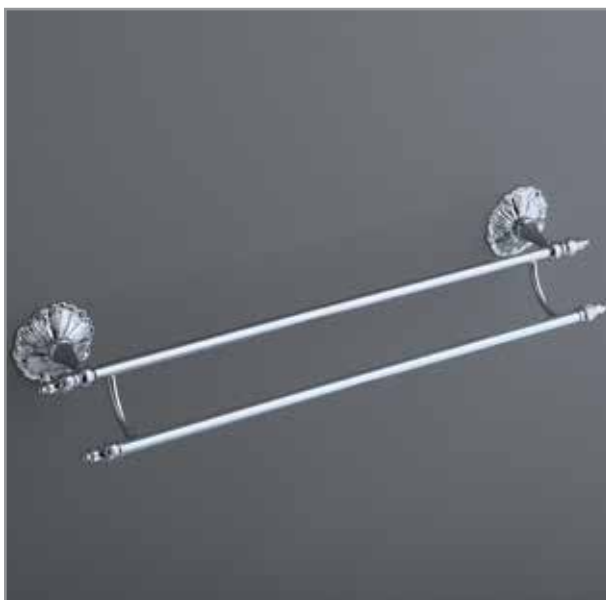

# SERIE DECOR

 Accessori da bagno

 Accessoires de bain

 Bath accessories

■ **ABD205.3CR** • Porta salviette barra cromo 46 cm  
Porte serviette chromé 46 cm  
Wall mounted towel rail cm 46 chrome

■ **ABD205CR/ABD206CR** • Porta salviette barra cromo 40 cm (disponibile anche in 60 cm)  
Porte serviette chromé 40 cm (disponible aussi en 60 cm)  
Wall mounted towel rail cm 40 chrome (available also in cm 60)